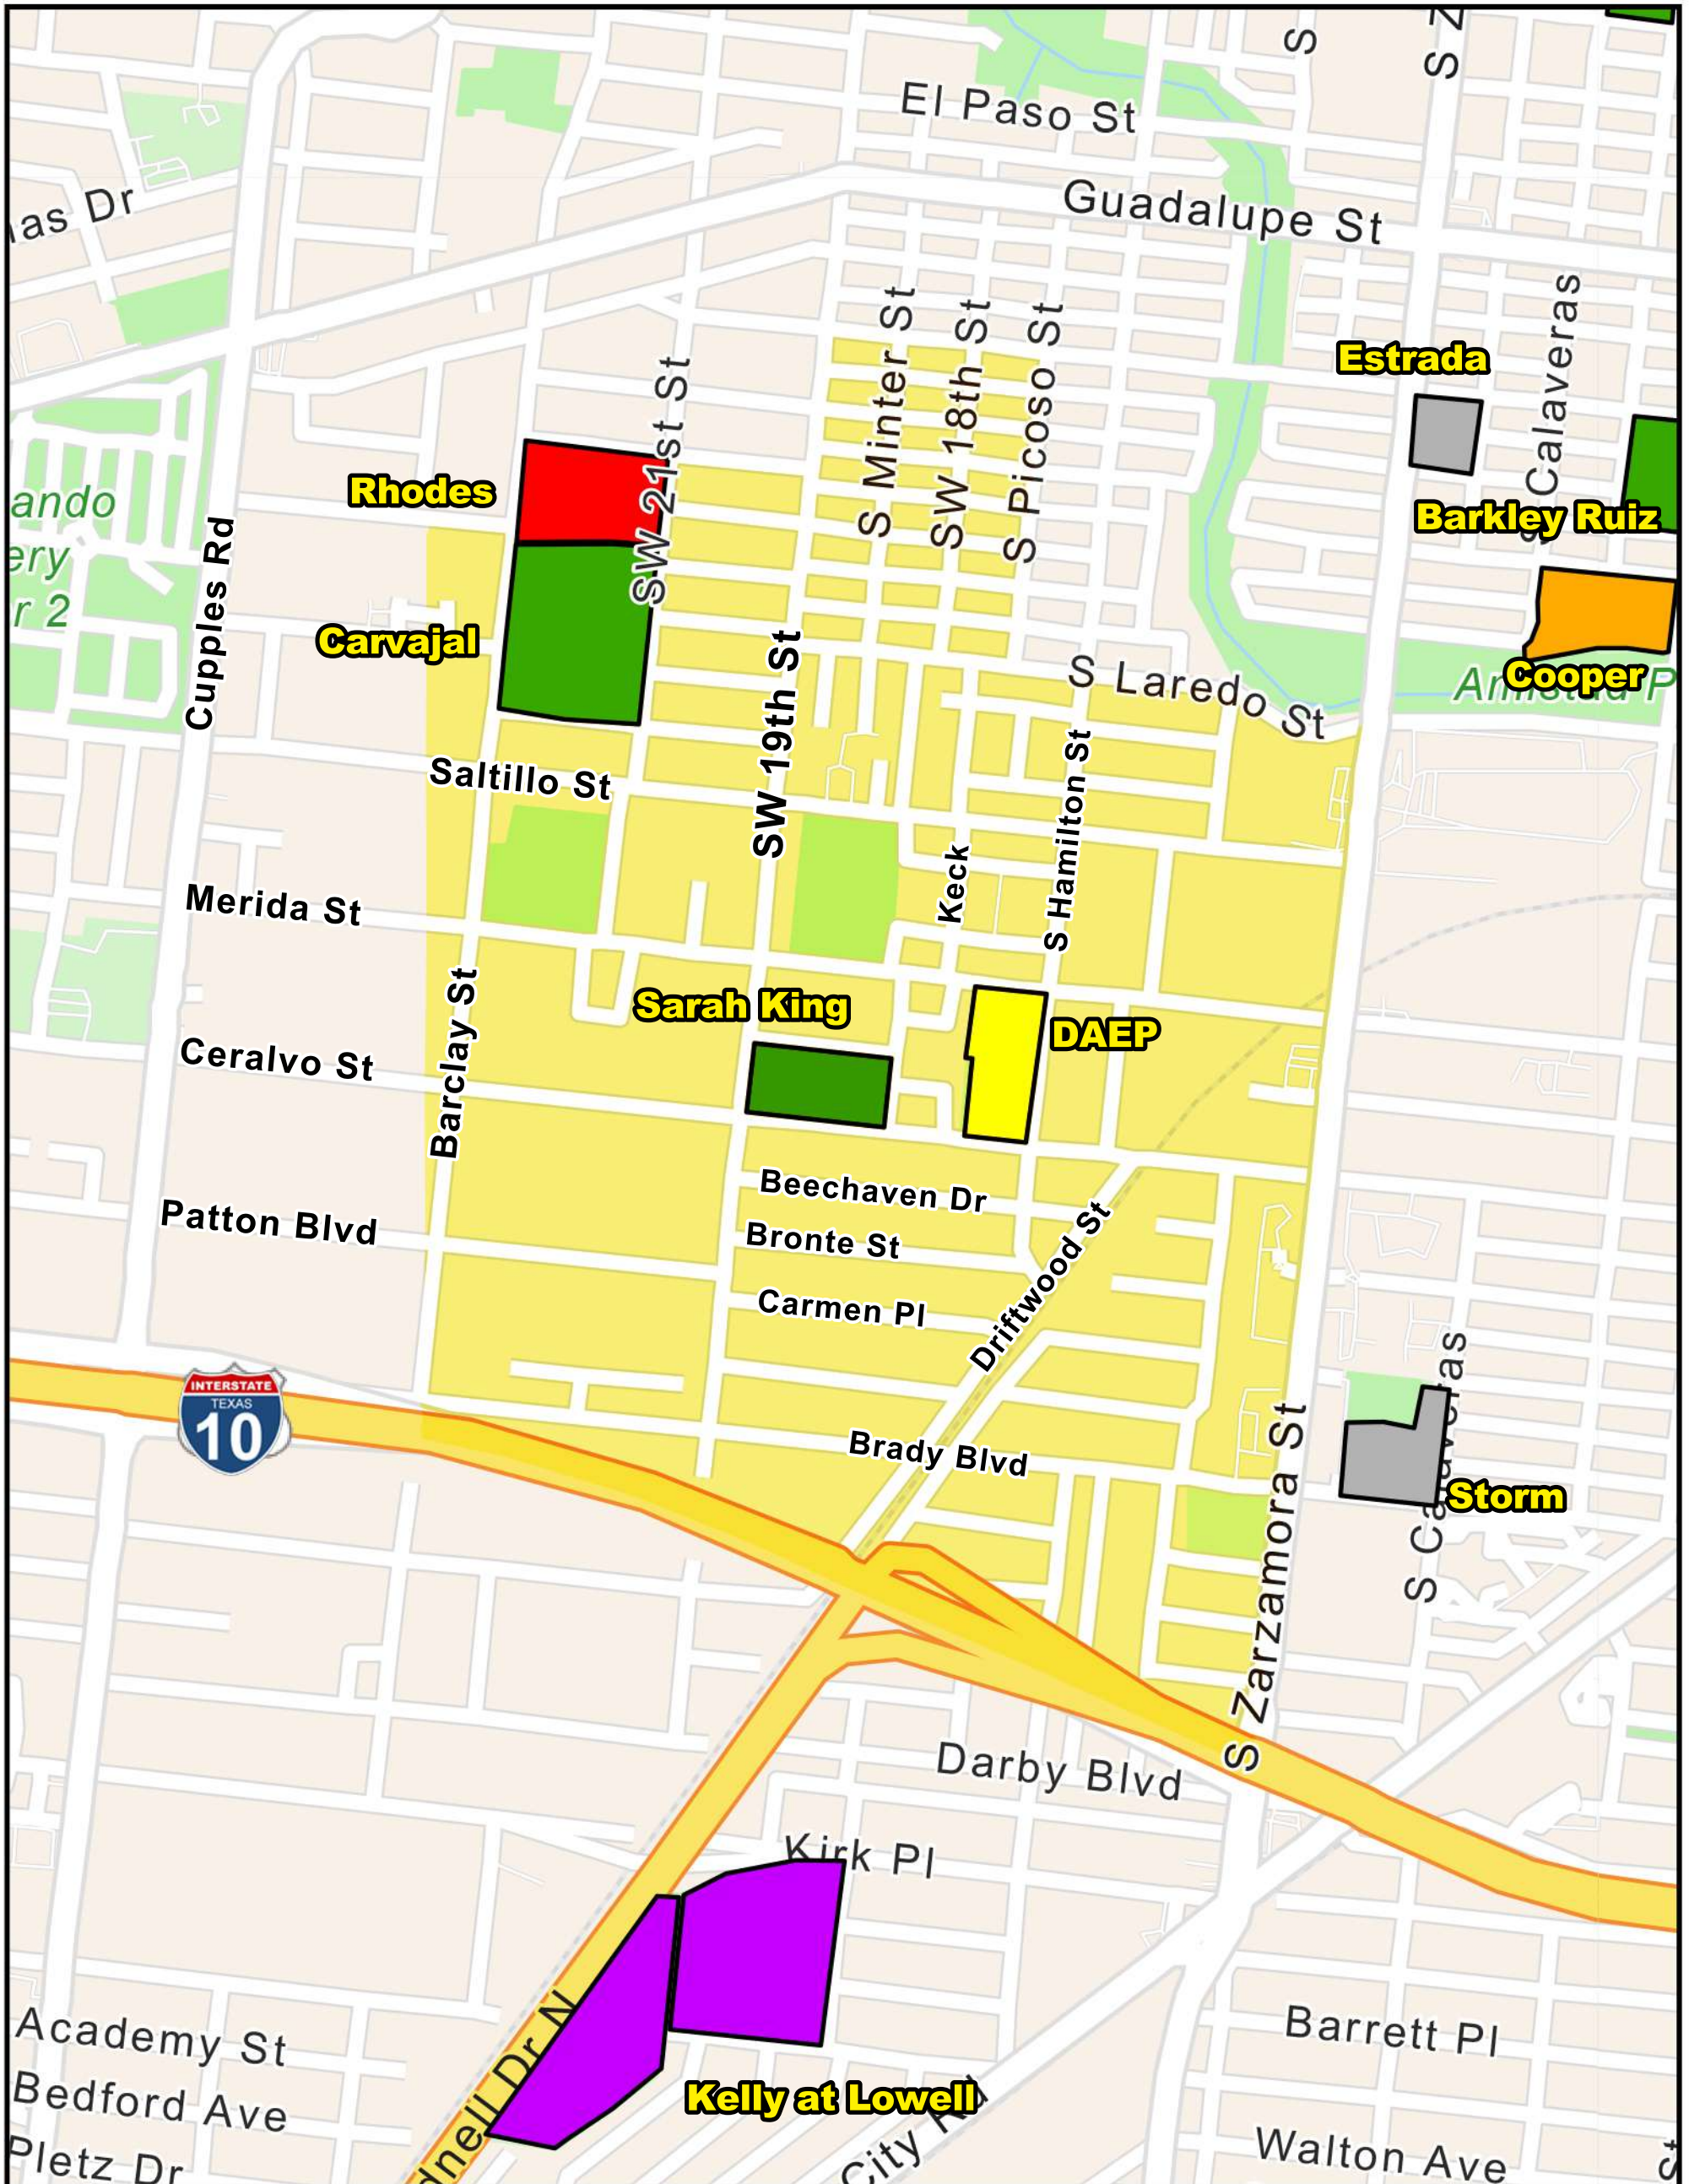

Attendance Boundary for 2024-2025

**Sarah King
Primary School
Grades Served: HS, K-5**

**1001 CERALVO ST
SAN ANTONIO, TX 78207**

LEGEND

SAISD Facilities		
Facility_Type		
■	Early Childhood EC	■ Middle School
■	Administrative	■ Primary PK/K-5/6
■	Closed - Pending Reuse	■ PK/K-8 School
■	High School	■ Special Program

Last Updated: 2024-2025